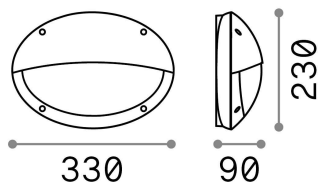

Source info

Integrated source	Light bulb (not included)
Replaceable source	No
Power	E27 max 1 x 23 W
Emission	Direct
Max consumption	-