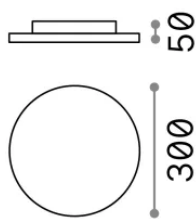

General info

Outdoor - Ceiling lamps

Ean	8021696269115
Item	MIB PL ROUND 3000K
Installation	Ceiling lamps
Warranty	5 years
Gross weight	2.01 kg
Volume	0.008575 m ³

Technical info

Net weight	1.62 kg
Insulation class	I
Protection index	IP65
Compliance	CE
Operating temperature	-15° ~ +45 °C
Dimmer	Non-dimmable, On-Off
Power output	100-240 V AC 50/60 Hz
Power supply	In-built, included Replaceable (by qualified operators only), electronic

Source info

Integrated source	Integrated LED module
Replaceable source	No
Power	18 W
Emission	Direct
Max consumption	max 18 W
Features LED	LED SMD
CCT LED	3000 K
Duration LED (t. 25°C)	35000 h
CRI	> 90
SDCM	3
Light beam	110°
Light beam flux	1850 lm
Useful light flux	1080 lm