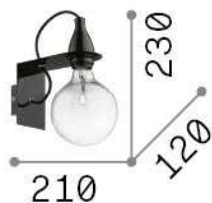

General info

Indoor - Wall lamps

Ean	8021696045214
Item	MINIMAL AP1 NERO
Installation	Wall lamps
Guarantee	5 years
Gross weight	0.94 kg
Volume	0.01638 m ³

Technical info

Net weight	0.72 kg
Insulation class	I
Protection index	IP20
Compliance	CE
Operating temperature	0° ~ +40 °C
Dimmer	Determined by the light bulb
Power output	220-240 V AC
Power supply	Not required

Source info

Integrated source	Light bulb (included)
Replaceable source	Replaceable
Power	E27 max 1 x 60 W
Emission	Diffuse
Max consumption	-
Bulb included	1 - E14 OLIVA 4W 3000K CRI80 SATIN