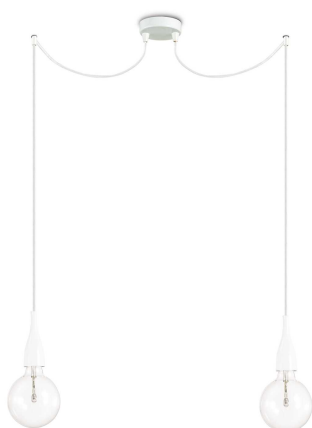

General info

Indoor - Suspensions

Ean	8021696112718
Item	MINIMAL SP2 BIANCO OPACO
Installation	Suspensions
Guarantee	5 years
Gross weight	1.51 kg
Volume	0.01705 m ³

Technical info

Net weight	0.9 kg
Insulation class	I
Protection index	IP20
Compliance	CE
Operating temperature	0° ~ +40 °C
Dimmer	Determined by the light bulb
Power output	220-240 V AC
Power supply	Not required

Source info

Integrated source	Light bulb (included)
Replaceable source	Replaceable
Power	E27 max 2 x 60 W
Emission	Diffuse
Max consumption	-
Bulb included	1 - E14 OLIVA 4W 3000K CRI80 SATIN