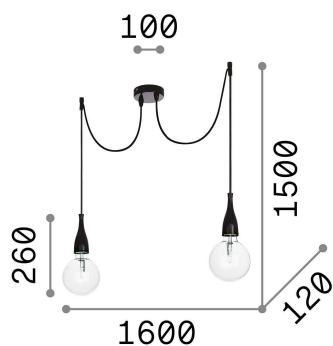

General info

Indoor - Suspensions

Ean	8021696112718
Item	MINIMAL SP2 BIANCO OPACO
Installation	Suspensions
Guarantee	5 years
Gross weight	1.51 kg
Volume	0.01705 m ³

Technical info

Net weight	0.9 kg
Insulation class	I
Protection index	IP20
Compliance	CE
Operating temperature	0° ~ +40 °C
Dimmer	Determined by the light bulb
Power output	220-240 V AC
Power supply	Not required

Source info

Integrated source	Light bulb (included)
Replaceable source	Replaceable
Power	E27 max 2 x 60 W
Emission	Diffuse
Max consumption	-
Bulb included	1 - E14 OLIVA 4W 3000K CRI80 SATIN