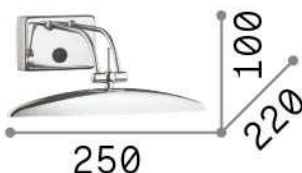

General info

Indoor - Wall lamps

Ean	8021696017334
Item	MIRROR-20 AP2 CROMO
Installation	Wall lamps
Guarantee	5 years
Gross weight	0.72 kg
Volume	0.007655 m ³

Technical info

Net weight	0.55 kg
Insulation class	I
Protection index	IP20
Compliance	CE
Operating temperature	0° ~ +40 °C
Dimmer	NO
Power output	220-240 V AC Integrated switch button
Power supply	Not required
Adjustability	YES

Source info

Integrated source	Light bulb (included)
Replaceable source	Replaceable
Power	G9 max 2 x 40 W
Emission	Direct
Max consumption	-
Bulb included	1 - E14 OLIVA 4W 3000K CRI80 SATIN