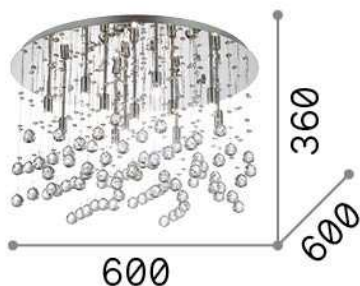

General info

Indoor - Ceiling lamps

Ean	8021696082783
Item	MOONLIGHT PL12 ORO
Installation	Ceiling lamps
Guarantee	5 years
Gross weight	8.1 kg
Volume	0.093312 m ³

Technical info

Net weight	6 kg
Insulation class	I
Protection index	IP20
Compliance	CE
Operating temperature	0° ~ +40 °C
Dimmer	Determined by the light bulb
Power output	220-240 V AC
Power supply	Not required

Source info

Integrated source	Light bulb (included)
Replaceable source	Replaceable
Power	G9 max 12 x 40 W
Emission	Diffuse
Max consumption	-
Bulb included	1 - E14 OLIVA 4W 3000K CRI80 SATIN