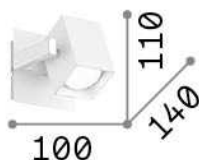

General info

Indoor - Wall lamps

Ean	8021696073569
Item	MOUSE AP1 NERO
Installation	Wall lamps
Guarantee	5 years
Gross weight	0.56 kg
Volume	0.003393 m ³

Technical info

Net weight	0.45 kg
Insulation class	I
Protection index	IP20
Compliance	CE
Operating temperature	0° ~ +40 °C
Dimmer	Determined by the light bulb
Power output	220-240 V AC
Power supply	Not required
Adjustability	YES