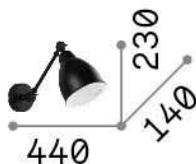

General info

Indoor - Wall lamps

Ean	8021696016399
Item	NEWTON AP1 NICKEL
Installation	Wall lamps
Guarantee	5 years
Gross weight	0.8 kg
Volume	0.009315 m ³

Technical info

Net weight	0.6 kg
Insulation class	I
Protection index	IP20
Compliance	CE
Operating temperature	0° ~ +40 °C
Dimmer	Determined by the light bulb
Power output	220-240 V AC
Power supply	Not required
Adjustability	YES