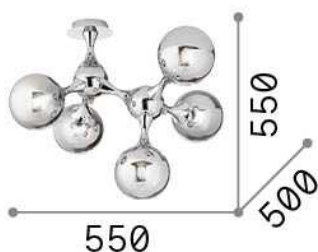

## Indoor - Ceiling lamps

<b>Ean</b>	8021696200484
<b>Item</b>	NODI PL5 CROMO
<b>Installation</b>	Ceiling lamps
<b>Guarantee</b>	5 years
<b>Gross weight</b>	4 kg
<b>Volume</b>	0.101168 m <sup>3</sup>

## Technical info

<b>Net weight</b>	3.2 kg
<b>Insulation class</b>	I
<b>Protection index</b>	IP20
<b>Compliance</b>	CE
<b>Operating temperature</b>	0° ~ +40 °C
<b>Dimmer</b>	Determined by the light bulb
<b>Power output</b>	220-240 V AC
<b>Power supply</b>	Not required