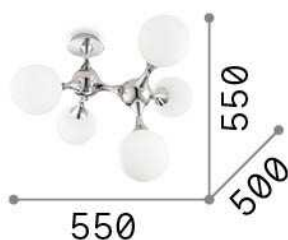

General info

Indoor - Ceiling lamps

Ean	8021696241050
Item	NODI PL5 OTTONE
Installation	Ceiling lamps
Guarantee	5 years
Gross weight	4 kg
Volume	0.101168 m ³

Technical info

Net weight	3.2 kg
Insulation class	I
Protection index	IP20
Compliance	CE
Operating temperature	0° ~ +40 °C
Dimmer	Determined by the light bulb
Power output	220-240 V AC
Power supply	Not required

Source info

Integrated source	Light bulb (not included)
Replaceable source	No
Power	E14 max 5 x 28 W
Emission	Diffuse
Max consumption	-