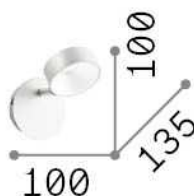

General info

Indoor - Wall lamps

Ean	8021696196688
Item	OBY AP1
Installation	Wall lamps
Guarantee	5 years
Gross weight	1.94 kg
Volume	0.001964 m ³

Technical info

Net weight	1.72 kg
Insulation class	I
Protection index	IP20
Compliance	CE
Operating temperature	0° ~ +40 °C
Dimmer	NO, On-Off
Power output	220-240 V AC 50 Hz
Power supply	In-built, included electronic
Adjustability	YES

Source info

Integrated source	Integrated LED module
Replaceable source	No
Power	LED 6 W
Emission	Direct
Max consumption	max 6,00 W
Features LED	LED SMD
CCT LED	3000 K
Duration LED (t. 25°C)	20000 h
CRI	> 80
Light beam flux	700 lm
Useful light flux	360 lm
Bulb included	1 - E14 OLIVA 4W 3000K CRI80 SATIN