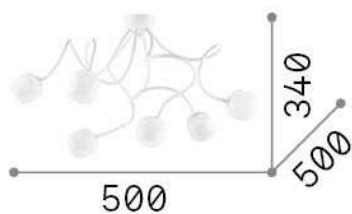

Source info

Integrated source	Light bulb (included)
Replaceable source	Replaceable
Power	G9 max 6 x 28 W
Emission	Diffuse
Max consumption	-
Bulb included	1 - E14 OLIVA 4W 3000K CRI80 SATIN