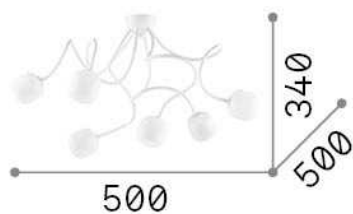

General info

Indoor - Ceiling lamps

Ean	8021696174976
Item	OCTOPUS PL6 COLOR
Installation	Ceiling lamps
Guarantee	5 years
Gross weight	3.76 kg
Volume	0.039032 m ³

Technical info

Net weight	3 kg
Insulation class	I
Protection index	IP20
Compliance	CE
Operating temperature	0° ~ +40 °C
Dimmer	Determined by the light bulb
Power output	220-240 V AC
Power supply	Not required

Source info

Integrated source	Light bulb (included)
Replaceable source	Replaceable
Power	G9 max 6 x 28 W
Emission	Diffuse
Ignition time	X
Max consumption	-
Bulb included	1 - E14 OLIVA 4W 3000K CRI80 SATIN