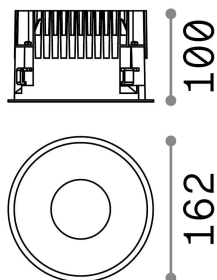

General info

Technical - Recessed lights

Ean	8021696266572
Item	OFF FI 28W 3000K BK
Installation	Recessed lights
Guarantee	5 years
Gross weight	1.13 kg
Volume	0.004468 m ³

Technical info

Net weight	0.99 kg
Insulation class	II
Protection index	IP20
Compliance	CE
Operating temperature	0° ~ +40 °C
Dimmer	NO, On-Off
Power output	220-240 V AC 50/60 Hz
Power supply	Separate, included Replaceable (by qualified operators only), electronic, tridonic
Recessed specifications	Ø 150 - h. ≥ 150 , 1-25
Front protection index	IP54
Accessories not included	Dimmable driver, Black reflector

Source info

Integrated source	Integrated LED module
Replaceable source	Replaceable (by qualified operators only)
Power	28 W
Emission	Direct
Max consumption	max 28,00 W
Features LED	LED COB CITIZEN
CCT LED	3000 K
Duration LED (t. 25°C)	50000 h
CRI	> 90
SDCM	3
Light beam	60°
UGR Maximum	< 19
Light beam flux	2900 lm
Useful light flux	2385 lm