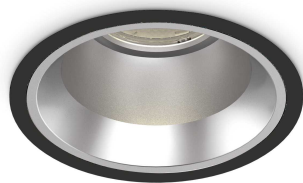

General info

Technical - Recessed lights

Ean	8021696266572
Item	OFF FI 28W 3000K BK
Installation	Recessed lights
Guarantee	5 years
Gross weight	1.13 kg
Volume	0.004468 m ³

Technical info

Net weight	0.99 kg
Insulation class	II
Protection index	IP20
Compliance	CE
Operating temperature	0° ~ +40 °C
Dimmer	NO, On-Off
Power output	220-240 V AC 50/60 Hz
Power supply	Separate, included Replaceable (by qualified operators only), electronic, tridonic
Recessed specifications	Ø 150 - h. ≥ 150 , 1-25
Front protection index	IP54
Accessories not included	Dimmable driver, Black reflector

Source info

Integrated source	Integrated LED module
Replaceable source	Replaceable (by qualified operators only)
Power	28 W
Emission	Direct
Max consumption	max 28,00 W
Features LED	LED COB CITIZEN
CCT LED	3000 K
Duration LED (t. 25°C)	50000 h
CRI	> 90
SDCM	3
Light beam	60°
UGR Maximum	< 19
Light beam flux	2900 lm
Useful light flux	2385 lm