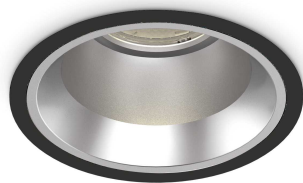

General info

Technical - Recessed lights

Ean	8021696266589
Item	OFF FI 28W 4000K BK
Installation	Recessed lights
Guarantee	5 years
Gross weight	1.13 kg
Volume	0.004468 m ³

Technical info

Net weight	0.99 kg
Insulation class	II
Protection index	IP20
Compliance	CE
Operating temperature	0° ~ +40 °C
Dimmer	NO, On-Off
Power output	220-240 V AC 50/60 Hz
Power supply	Separate, included Replaceable (by qualified operators only), electronic, tridonic
Recessed specifications	Ø 150 - h. ≥ 150 , 1-25
Front protection index	IP54
Accessories not included	Dimmable driver, Black reflector

Source info

Integrated source	Integrated LED module
Replaceable source	Replaceable (by qualified operators only)
Power	28 W
Emission	Direct
Max consumption	max 28,00 W
Features LED	LED COB CITIZEN
CCT LED	4000 K
Duration LED (t. 25°C)	50000 h
CRI	> 90
SDCM	3
Light beam	60°
UGR Maximum	< 19
Light beam flux	3150 lm
Useful light flux	2490 lm