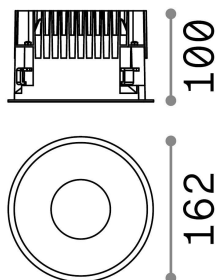

General info

Technical - Recessed lights

Ean	8021696266589
Item	OFF FI 28W 4000K BK
Installation	Recessed lights
Guarantee	5 years
Gross weight	1.13 kg
Volume	0.004468 m ³

Technical info

Net weight	0.99 kg
Insulation class	II
Protection index	IP20
Compliance	CE
Operating temperature	0° ~ +40 °C
Dimmer	NO, On-Off
Power output	220-240 V AC 50/60 Hz
Power supply	Separate, included Replaceable (by qualified operators only), electronic, tridonic
Recessed specifications	Ø 150 - h. ≥ 150 , 1-25
Front protection index	IP54
Accessories not included	Dimmable driver, Black reflector

Source info

Integrated source	Integrated LED module
Replaceable source	Replaceable (by qualified operators only)
Power	28 W
Emission	Direct
Max consumption	max 28,00 W
Features LED	LED COB CITIZEN
CCT LED	4000 K
Duration LED (t. 25°C)	50000 h
CRI	> 90
SDCM	3
Light beam	60°
UGR Maximum	< 19
Light beam flux	3150 lm
Useful light flux	2490 lm