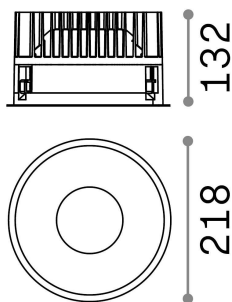

General info

Technical - Recessed lights

Ean	8021696266602
Item	OFF FI 42W 4000K BK
Installation	Recessed lights
Guarantee	5 years
Gross weight	2.08 kg
Volume	0.009396 m ³

Technical info

Net weight	1.85 kg
Insulation class	II
Protection index	IP20
Compliance	CE
Operating temperature	0° ~ +40 °C
Dimmer	NO, On-Off
Power output	220-240 V AC 50/60 Hz
Power supply	Separate, included Replaceable (by qualified operators only), electronic, tridonic
Recessed specifications	Ø 205 - h. ≥ 180 , 1-25
Front protection index	IP54
Accessories not included	Dimmable driver, Black reflector

Source info

Integrated source	Integrated LED module
Replaceable source	Replaceable (by qualified operators only)
Power	42 W
Emission	Direct
Max consumption	max 42,00 W
Features LED	LED COB CITIZEN
CCT LED	4000 K
Duration LED (t. 25°C)	50000 h
CRI	> 90
SDCM	3
Light beam	60°
UGR Maximum	< 19
Light beam flux	4500 lm
Useful light flux	3520 lm