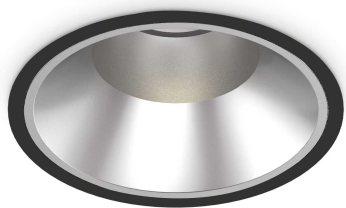

General info

Technical - Recessed lights

Ean	8021696266602
Item	OFF FI 42W 4000K BK
Installation	Recessed lights
Guarantee	5 years
Gross weight	2.08 kg
Volume	0.009396 m ³

Technical info

Net weight	1.85 kg
Insulation class	II
Protection index	IP20
Compliance	CE
Operating temperature	0° ~ +40 °C
Dimmer	NO, On-Off
Power output	220-240 V AC 50/60 Hz
Power supply	Separate, included Replaceable (by qualified operators only), electronic, tridonic
Recessed specifications	Ø 205 - h. ≥ 180 , 1-25
Front protection index	IP54
Accessories not included	Dimmable driver, Black reflector

Source info

Integrated source	Integrated LED module
Replaceable source	Replaceable (by qualified operators only)
Power	42 W
Emission	Direct
Max consumption	max 42,00 W
Features LED	LED COB CITIZEN
CCT LED	4000 K
Duration LED (t. 25°C)	50000 h
CRI	> 90
SDCM	3
Light beam	60°
UGR Maximum	< 19
Light beam flux	4500 lm
Useful light flux	3520 lm