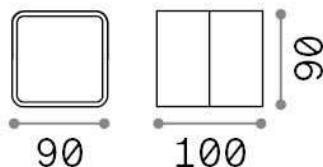

General info

Outdoor - Wall lamps

Ean	8021696285511
Item	OMEGA AP SQUARE ANTRACITE 4000K
Installation	Wall lamps
Guarantee	5 years
Gross weight	0.65 kg
Volume	0.0012 m ³

Technical info

Net weight	0.6 kg
Insulation class	I
Protection index	IP54
Compliance	CE
Operating temperature	-15° ~ +45 °C
Dimmer	NO, On-Off
Power output	220-240 V AC 50/60 Hz
Power supply	In-built, included Replaceable (by qualified operators only), electronic
Adjustability	vert. 0°-90°

Source info

Integrated source	Integrated LED module
Replaceable source	No
Power	7 W
Emission	Direct
Max consumption	max 7,00 W
Features LED	LED COB
CCT LED	4000 K
Duration LED (t. 25°C)	25000 h
CRI	> 80
Light beam	120°
Light beam flux	650 lm
Useful light flux	550 lm