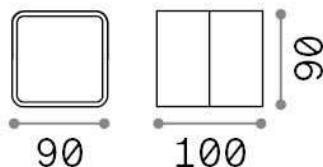

General info

Outdoor - Wall lamps

Ean	8021696285528
Item	OMEGA AP SQUARE BIANCO 4000K
Installation	Wall lamps
Guarantee	5 years
Gross weight	0.65 kg
Volume	0.0012 m ³

Technical info

Net weight	0.6 kg
Insulation class	I
Protection index	IP54
Compliance	CE
Operating temperature	-15° ~ +45 °C
Dimmer	NO, On-Off
Power output	220-240 V AC 50/60 Hz
Power supply	In-built, included Replaceable (by qualified operators only), electronic
Adjustability	vert. 0°-90°

Source info

Integrated source	Integrated LED module
Replaceable source	No
Power	7 W
Emission	Direct
Max consumption	max 7,00 W
Features LED	LED COB
CCT LED	4000 K
Duration LED (t. 25°C)	25000 h
CRI	> 80
Light beam	120°
Light beam flux	650 lm
Useful light flux	550 lm