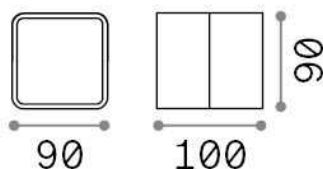

General info

Outdoor - Wall lamps

Ean	8021696285535
Item	OMEGA AP SQUARE NERO 4000K
Installation	Wall lamps
Guarantee	5 years
Gross weight	0.65 kg
Volume	0.0012 m ³

Technical info

Net weight	0.6 kg
Insulation class	I
Protection index	IP54
Compliance	CE
Operating temperature	-15° ~ +45 °C
Dimmer	NO, On-Off
Power output	220-240 V AC 50/60 Hz
Power supply	In-built, included Replaceable (by qualified operators only), electronic
Adjustability	vert. 0°-90°

Source info

Integrated source	Integrated LED module
Replaceable source	No
Power	7 W
Emission	Direct
Max consumption	max 7,00 W
Features LED	LED COB
CCT LED	4000 K
Duration LED (t. 25°c)	25000 h
CRI	> 80
Light beam	120°
Light beam flux	650 lm
Useful light flux	550 lm