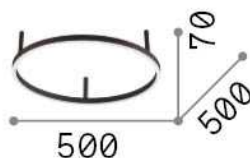

General info

Indoor - Ceiling lamps

Ean	8021696265988
Item	ORACLE SLIM PL D050 ROUND 3000K ON-OFF BK
Installation	Ceiling lamps
Guarantee	5 years
Gross weight	2.19 kg
Volume	0.045486 m ³

Technical info

Net weight	1.24 kg
Insulation class	II
Protection index	IP20
Compliance	CE
Operating temperature	0° ~ +40 °C
Dimmer	NO, On-Off
Power output	220-240 V AC 50/60 Hz
Power supply	In-built, included Replaceable (by qualified operators only), electronic

Source info

Integrated source	Integrated LED module
Replaceable source	Replaceable (by qualified operators only)
Power	LED 32 W
Emission	Direct
Max consumption	max 32,00 W
Features LED	LED SMD
CCT LED	3000 K
Duration LED (t. 25°C)	20000 h
CRI	> 80
SDCM	3
Light beam	115°
Light beam flux	3150 lm
Useful light flux	1630 lm
Bulb included	1 - E14 OLIVA 4W 3000K CRI80 SATIN