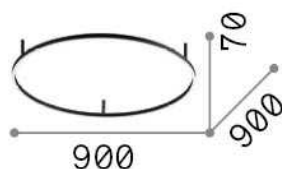

General info

Indoor - Ceiling lamps

Ean	8021696266022
Item	ORACLE SLIM PL D090 ROUND 3000K ON-OFF BK
Installation	Ceiling lamps
Guarantee	5 years
Gross weight	4.3 kg
Volume	0.134456 m ³

Technical info

Net weight	1.7 kg
Insulation class	II
Protection index	IP20
Compliance	CE
Operating temperature	0° ~ +40 °C
Dimmer	NO, On-Off
Power output	220-240 V AC 50/60 Hz
Power supply	In-built, included Replaceable (by qualified operators only), electronic

Source info

Integrated source	Integrated LED module
Replaceable source	Replaceable (by qualified operators only)
Power	LED 55 W
Emission	Direct
Max consumption	max 55,00 W
Features LED	LED SMD
CCT LED	3000 K
Duration LED (t. 25°C)	20000 h
CRI	> 80
SDCM	3
Light beam	115°
Light beam flux	5300 lm
Useful light flux	2740 lm
Bulb included	1 - E14 OLIVA 4W 3000K CRI80 SATIN