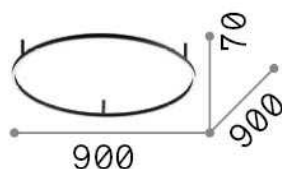

General info

Indoor - Ceiling lamps

Ean	8021696266015
Item	ORACLE SLIM PL D090 ROUND 3000K ON-OFF WH
Installation	Ceiling lamps
Guarantee	5 years
Gross weight	4.8 kg
Volume	0.134456 m ³

Technical info

Net weight	1.7 kg
Insulation class	II
Protection index	IP20
Compliance	CE
Operating temperature	0° ~ +40 °C
Dimmer	NO, On-Off
Power output	220-240 V AC 50/60 Hz
Power supply	In-built, included Replaceable (by qualified operators only), electronic

Source info

Integrated source	Integrated LED module
Replaceable source	Replaceable (by qualified operators only)
Power	LED 55 W
Emission	Direct
Max consumption	max 55,00 W
Features LED	LED SMD
CCT LED	3000 K
Duration LED (t. 25°C)	20000 h
CRI	> 80
SDCM	3
Light beam	115°
Light beam flux	5300 lm
Useful light flux	3150 lm
Bulb included	1 - E14 OLIVA 4W 3000K CRI80 SATIN