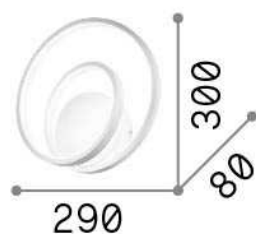

General info

Indoor - Wall lamps

Ean	8021696253695
Item	OZ AP ON-OFF BIANCO
Installation	Wall lamps
Guarantee	5 years
Gross weight	1.22 kg
Volume	0.008712 m ³

Technical info

Net weight	0.8 kg
Insulation class	II
Protection index	IP20
Compliance	CE
Operating temperature	0° ~ +40 °C
Dimmer	NO, On-Off
Power output	220-240 V AC 50/60 Hz
Power supply	In-built, included Replaceable (by qualified operators only), electronic

Source info

Integrated source	Integrated LED module
Replaceable source	No
Power	28 W
Emission	Diffuse
Max consumption	max 28,00 W
Features LED	LED SMD
CCT LED	3000 K
Duration LED (t. 25°C)	30000 h
CRI	> 80
Light beam	-
Light beam flux	2500 lm
Useful light flux	1180 lm
Photobiological risk	1