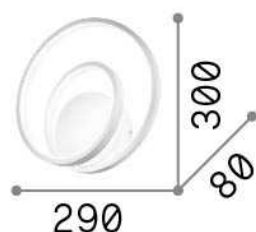

General info

Indoor - Wall lamps

Ean	8021696269399
Item	OZ AP ON-OFF NERO
Installation	Wall lamps
Guarantee	5 years
Gross weight	1.22 kg
Volume	0.008712 m ³

Technical info

Net weight	0.8 kg
Insulation class	I
Protection index	IP20
Compliance	CE
Operating temperature	0° ~ +40 °C
Dimmer	NO, On-Off
Power output	220-240 V AC 50/60 Hz
Power supply	In-built, included Replaceable (by qualified operators only), electronic

Source info

Integrated source	Integrated LED module
Replaceable source	No
Power	28 W
Emission	Diffuse
Max consumption	max 28,00 W
Features LED	LED SMD
CCT LED	3000 K
Duration LED (t. 25°C)	30000 h
CRI	> 80
Light beam	-
Light beam flux	2500 lm
Useful light flux	1060 lm
Photobiological risk	1