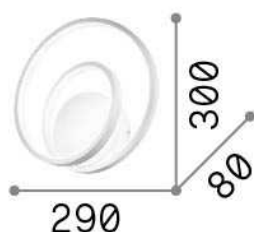

General info

Indoor - Wall lamps

Ean	8021696269405
Item	OZ AP ON-OFF OTTONE
Installation	Wall lamps
Guarantee	5 years
Gross weight	1.22 kg
Volume	0.008712 m ³

Technical info

Net weight	0.8 kg
Insulation class	I
Protection index	IP20
Compliance	CE
Operating temperature	0° ~ +40 °C
Dimmer	NO, On-Off
Power output	220-240 V AC 50/60 Hz
Power supply	In-built, included Replaceable (by qualified operators only), electronic

Source info

Integrated source	Integrated LED module
Replaceable source	No
Power	28 W
Emission	Diffuse
Max consumption	max 28,00 W
Features LED	LED SMD
CCT LED	3000 K
Duration LED (t. 25°C)	30000 h
CRI	> 80
Light beam	-
Light beam flux	2500 lm
Useful light flux	1060 lm
Photobiological risk	1