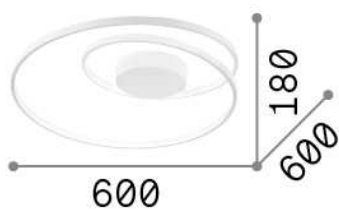

General info

Indoor - Ceiling lamps

Ean	8021696304526
Item	OZ PL DALI NERO
Installation	Ceiling lamps
Guarantee	5 years
Gross weight	3.19 kg
Volume	0.035362 m ³

Technical info

Net weight	1.5 kg
Insulation class	II
Protection index	IP20
Compliance	CE
Operating temperature	0° ~ +40 °C
Dimmer	1, DALI / Push
Power output	220-240 V AC 50/60 Hz
Power supply	In-built, included Replaceable (by qualified operators only), electronic

Source info

Integrated source	Integrated LED module
Replaceable source	No
Power	48 W
Emission	Diffuse
Max consumption	max 48,00 W
Features LED	LED SMD
CCT LED	3000 K
Duration LED (t. 25°C)	30000 h
CRI	> 80
Light beam	-
Light beam flux	5200 lm
Useful light flux	1920 lm
Photobiological risk	1
Standby power	< 0.50 W