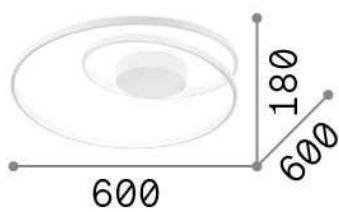

General info

Indoor - Ceiling lamps

Ean	8021696253688
Item	OZ PL ON-OFF BIANCO
Installation	Ceiling lamps
Guarantee	5 years
Gross weight	3.19 kg
Volume	0.035362 m ³

Technical info

Net weight	1.5 kg
Insulation class	II
Protection index	IP20
Compliance	CE
Operating temperature	0° ~ +40 °C
Dimmer	NO, On-Off
Power output	220-240 V AC 50/60 Hz
Power supply	In-built, included Replaceable (by qualified operators only), electronic

Source info

Integrated source	Integrated LED module
Replaceable source	No
Power	48 W
Emission	Diffuse
Max consumption	max 48,00 W
Features LED	LED SMD
CCT LED	3000 K
Duration LED (t. 25°C)	30000 h
CRI	> 80
Light beam	-
Light beam flux	5200 lm
Useful light flux	2120 lm
Photobiological risk	1