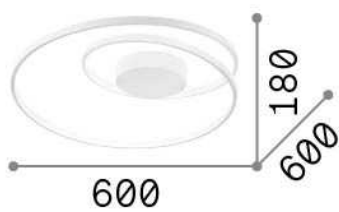

### Indoor - Ceiling lamps

<b>Ean</b>	8021696269412
<b>Item</b>	OZ PL ON-OFF NERO
<b>Installation</b>	Ceiling lamps
<b>Guarantee</b>	5 years
<b>Gross weight</b>	3.19 kg
<b>Volume</b>	0.035362 m <sup>3</sup>

## Source info

<b>Integrated source</b>	Integrated LED module
<b>Replaceable source</b>	No
<b>Power</b>	48 W
<b>Emission</b>	Diffuse
<b>Max consumption</b>	max 48,00 W
<b>Features LED</b>	LED SMD
<b>CCT LED</b>	3000 K
<b>Duration LED (t. 25°C)</b>	30000 h
<b>CRI</b>	> 80
<b>Light beam</b>	-
<b>Light beam flux</b>	5200 lm
<b>Useful light flux</b>	1920 lm
<b>Photobiological risk</b>	1