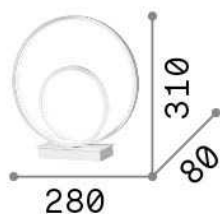

## Indoor - Table lamps

<b>Ean</b>	8021696269481
<b>Item</b>	OZ TL ON-OFF NERO
<b>Installation</b>	Table lamps
<b>Guarantee</b>	5 years
<b>Gross weight</b>	1.33 kg
<b>Volume</b>	0.0096 m <sup>3</sup>

## Source info

<b>Integrated source</b>	Integrated LED module
<b>Replaceable source</b>	No
<b>Power</b>	LED 23 W
<b>Emission</b>	Diffuse
<b>Max consumption</b>	max 23,00 W
<b>Features LED</b>	LED SMD
<b>CCT LED</b>	3000 K
<b>Duration LED (t. 25°C)</b>	30000 h
<b>CRI</b>	> 80
<b>Light beam flux</b>	2300 lm
<b>Useful light flux</b>	1010 lm
<b>Bulb included</b>	1 - E14 OLIVA 4W 3000K CRI80 SATIN