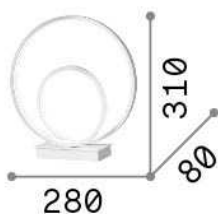

General info

Indoor - Table lamps

Ean	8021696269498
Item	OZ TL ON-OFF OTTONE
Installation	Table lamps
Guarantee	5 years
Gross weight	1.33 kg
Volume	0.0096 m ³

Technical info

Net weight	0.89 kg
Insulation class	II
Protection index	IP20
Compliance	CE
Operating temperature	0° ~ +40 °C
Dimmer	NO, On-Off
Power output	220-240 V AC 50/60 Hz Integrated switch button
Power supply	In-built, included Replaceable, electronic

Source info

Integrated source	Integrated LED module
Replaceable source	No
Power	LED 23 W
Emission	Diffuse
Max consumption	max 23,00 W
Features LED	LED SMD
CCT LED	3000 K
Duration LED (t. 25°C)	30000 h
CRI	> 80
Light beam flux	2300 lm
Useful light flux	1010 lm
Bulb included	1 - E14 OLIVA 4W 3000K CRI80 SATIN