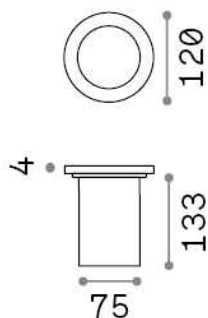

General info

Outdoor - Recessed lights

Ean	8021696032832
Item	PARK PT ROUND SMALL
Installation	Recessed lights
Guarantee	5 years
Gross weight	0.75 kg
Volume	0.003211 m ³

Technical info

Net weight	0.58 kg
Insulation class	I
Protection index	IP67
Compliance	CE
Operating temperature	-15° ~ +45 °C
Dimmer	Determined by the light bulb
Power output	220-240 V AC
Power supply	Not required
Load resistance	IK10

Source info

Integrated source	Light bulb (not included)
Replaceable source	No
Power	GU10 max 1 x 20 W
Emission	Direct
Max consumption	-