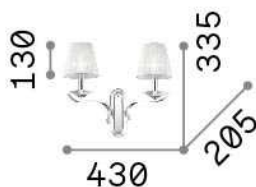

General info

Indoor - Wall lamps

Ean	8021696197708
Item	PEGASO AP2 OTTONE
Installation	Wall lamps
Guarantee	5 years
Gross weight	1.98 kg
Volume	0.030193 m ³

Technical info

Net weight	1.6 kg
Insulation class	I
Protection index	IP20
Compliance	CE
Operating temperature	0° ~ +40 °C
Dimmer	Determined by the light bulb
Power output	220-240 V AC
Power supply	Not required

Source info

Integrated source	Light bulb (not included)
Replaceable source	No
Power	E14 max 2 x 28 W
Emission	Diffuse
Max consumption	-