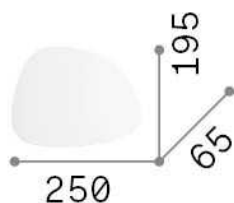

General info

Indoor - Wall lamps

Ean	8021696257242
Item	PEGGY AP 17W
Installation	Wall lamps
Guarantee	5 years
Gross weight	1 kg
Volume	0.006831 m ³

Technical info

Net weight	0.71 kg
Insulation class	I
Protection index	IP20
Compliance	CE
Operating temperature	0° ~ +40 °C
Dimmer	NO, On-Off
Power output	220-240 V AC 50/60 Hz
Power supply	In-built, included Replaceable (by qualified operators only), electronic

Source info

Integrated source	Integrated LED module
Replaceable source	Replaceable (by qualified operators only)
Power	LED 16,5 W
Emission	Indirect
Max consumption	max 16,50 W
Features LED	LED SMD BRIDGELUX
CCT LED	3000 K
Duration LED (t. 25°C)	50000 h
CRI	> 90
SDCM	3
Light beam flux	1500 lm
Useful light flux	920 lm
Bulb included	1 - E14 OLIVA 4W 3000K CRI80 SATIN