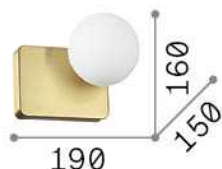

Net weight	0.6 kg
Insulation class	II
Protection index	IP20
Compliance	CE
Operating temperature	0° ~ +40 °C
Dimmer	Determined by the light bulb
Power output	220-240 V AC
Power supply	Not required

Source info

Integrated source	Light bulb (included)
Replaceable source	No
Power	G9 max 1 x 4 W
Emission	Diffuse
Max consumption	-
Bulb included	1 - E14 OLIVA 4W 3000K CRI80 SATIN