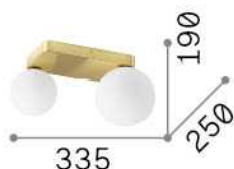

General info

Indoor - Wall lamps

Ean	8021696314815
Item	PENTA PL2
Installation	Wall lamps
Guarantee	5 years
Gross weight	1.68 kg
Volume	0.01794 m ³

Technical info

Net weight	1.02 kg
Insulation class	II
Protection index	IP20
Compliance	CE
Operating temperature	0° ~ +40 °C
Dimmer	Determined by the light bulb
Power output	220-240 V AC
Power supply	Not required

Source info

Integrated source	Light bulb (included)
Replaceable source	No
Power	G9 max 2 x 4 W
Emission	Diffuse
Max consumption	-
Bulb included	1 - E14 OLIVA 4W 3000K CRI80 SATIN