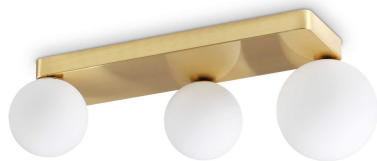

General info

Indoor - Wall lamps

Ean	8021696314822
Item	PENTA PL3
Installation	Wall lamps
Guarantee	5 years
Gross weight	2.54 kg
Volume	0.02392 m ³

Technical info

Net weight	1.7 kg
Insulation class	II
Protection index	IP20
Compliance	CE
Operating temperature	0° ~ +40 °C
Dimmer	Determined by the light bulb
Power output	220-240 V AC
Power supply	Not required

Source info

Integrated source	Light bulb (included)
Replaceable source	No
Power	G9 max 3 x 4 W
Emission	Diffuse
Max consumption	-
Bulb included	1 - E14 OLIVA 4W 3000K CRI80 SATIN