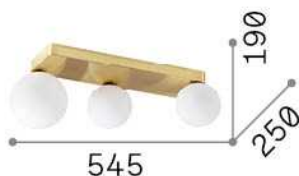

General info

Indoor - Wall lamps

Ean	8021696314822
Item	PENTA PL3
Installation	Wall lamps
Guarantee	5 years
Gross weight	2.54 kg
Volume	0.02392 m ³

Technical info

Net weight	1.7 kg
Insulation class	II
Protection index	IP20
Compliance	CE
Operating temperature	0° ~ +40 °C
Dimmer	Determined by the light bulb
Power output	220-240 V AC
Power supply	Not required

Source info

Integrated source	Light bulb (included)
Replaceable source	No
Power	G9 max 3 x 4 W
Emission	Diffuse
Max consumption	-
Bulb included	1 - E14 OLIVA 4W 3000K CRI80 SATIN