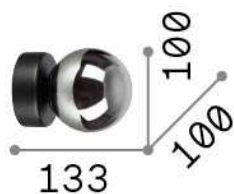

Source info

Integrated source	Light bulb (included)
Replaceable source	Replaceable
Power	G9 max 1 x 15 W
Emission	Diffuse
Max consumption	-
Bulb included	1 - E14 OLIVA 4W 3000K CRI80 SATIN