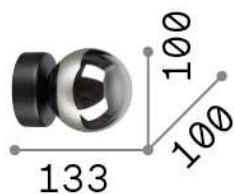

General info

Indoor - Wall lamps

Ean	8021696292410
Item	PERLAGE AP1 BIANCO
Installation	Wall lamps
Guarantee	5 years
Gross weight	0.44 kg
Volume	0.00624 m ³

Technical info

Net weight	0.4 kg
Insulation class	II
Protection index	IP20
Compliance	CE
Operating temperature	0° ~ +40 °C
Dimmer	Determined by the light bulb
Power output	220-240 V AC
Power supply	Not required

Source info

Integrated source	Light bulb (included)
Replaceable source	Replaceable
Power	G9 max 1 x 15 W
Emission	Diffuse
Max consumption	-
Bulb included	1 - E14 OLIVA 4W 3000K CRI80 SATIN