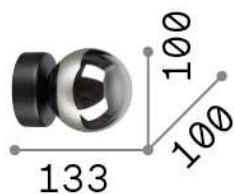

Source info

Integrated source	Light bulb (included)
Replaceable source	Replaceable
Power	G9 max 1 x 15 W
Emission	Diffuse
Max consumption	-
Bulb included	1 - E14 OLIVA 4W 3000K CRI80 SATIN