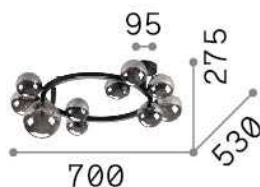

General info

Indoor - Ceiling lamps

Ean	8021696327808
Item	PERLAGE PL10 AMBRA
Installation	Ceiling lamps
Guarantee	5 years
Gross weight	4.27 kg
Volume	0.06048 m ³

Technical info

Net weight	2.78 kg
Insulation class	II
Protection index	IP20
Compliance	CE
Operating temperature	0° ~ +40 °C
Dimmer	Determined by the light bulb
Power output	220-240 V AC
Power supply	Not required

Source info

Integrated source	Light bulb (included)
Replaceable source	No
Power	G9 max 10 x 15 W
Emission	Diffuse
Max consumption	-
Bulb included	1 - E14 OLIVA 4W 3000K CRI80 SATIN