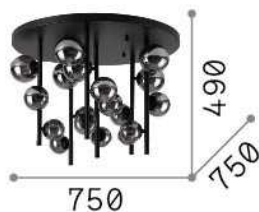

## Indoor - Ceiling lamps

<b>Ean</b>	8021696328386
<b>Item</b>	PERLAGE PL18 FUME'
<b>Installation</b>	Ceiling lamps
<b>Guarantee</b>	5 years
<b>Gross weight</b>	10.5 kg
<b>Volume</b>	0.131424 m <sup>3</sup>

## Technical info

<b>Net weight</b>	7.52 kg
<b>Insulation class</b>	II
<b>Protection index</b>	IP20
<b>Compliance</b>	CE
<b>Operating temperature</b>	0° ~ +40 °C
<b>Dimmer</b>	Determined by the light bulb
<b>Power output</b>	220-240 V AC
<b>Power supply</b>	Not required

## Source info

<b>Integrated source</b>	Light bulb (included)
<b>Replaceable source</b>	No
<b>Power</b>	G9 max 18 x 15 W
<b>Emission</b>	Diffuse
<b>Max consumption</b>	-
<b>Bulb included</b>	1 - E14 OLIVA 4W 3000K CRI80 SATIN