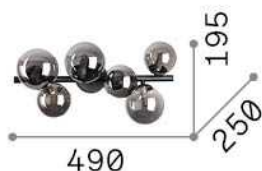

General info

Indoor - Ceiling lamps

Ean	8021696327822
Item	PERLAGE PL6 AMBRA
Installation	Ceiling lamps
Guarantee	5 years
Gross weight	2.32 kg
Volume	0.038502 m ³

Technical info

Net weight	1.55 kg
Insulation class	II
Protection index	IP20
Compliance	CE
Operating temperature	0° ~ +40 °C
Dimmer	Determined by the light bulb
Power output	220-240 V AC
Power supply	Not required

Source info

Integrated source	Light bulb (included)
Replaceable source	No
Power	G9 max 6 x 15 W
Emission	Diffuse
Max consumption	-
Bulb included	1 - E14 OLIVA 4W 3000K CRI80 SATIN