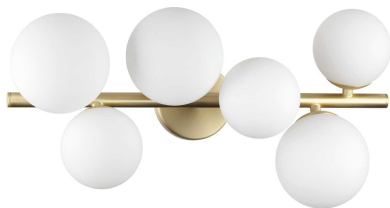

General info

Indoor - Ceiling lamps

Ean	8021696309279
Item	PERLAGE PL6 BIANCO
Installation	Ceiling lamps
Guarantee	5 years
Gross weight	2.32 kg
Volume	0.038502 m ³

Technical info

Net weight	1.55 kg
Insulation class	II
Protection index	IP20
Compliance	CE
Operating temperature	0° ~ +40 °C
Dimmer	Determined by the light bulb
Power output	220-240 V AC
Power supply	Not required

Source info

Integrated source	Light bulb (included)
Replaceable source	No
Power	G9 max 6 x 15 W
Emission	Diffuse
Max consumption	-
Bulb included	1 - E14 OLIVA 4W 3000K CRI80 SATIN