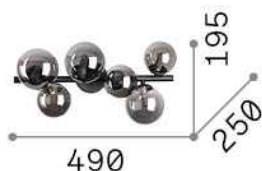

General info

Indoor - Ceiling lamps

Ean	8021696309279
Item	PERLAGE PL6 BIANCO
Installation	Ceiling lamps
Guarantee	5 years
Gross weight	2.32 kg
Volume	0.038502 m ³

Technical info

Net weight	1.55 kg
Insulation class	II
Protection index	IP20
Compliance	CE
Operating temperature	0° ~ +40 °C
Dimmer	Determined by the light bulb
Power output	220-240 V AC
Power supply	Not required

Source info

Integrated source	Light bulb (included)
Replaceable source	No
Power	G9 max 6 x 15 W
Emission	Diffuse
Max consumption	-
Bulb included	1 - E14 OLIVA 4W 3000K CRI80 SATIN