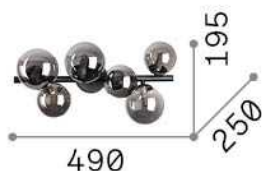

Source info

Integrated source	Light bulb (included)
Replaceable source	No
Power	G9 max 6 x 15 W
Emission	Diffuse
Max consumption	-
Bulb included	1 - E14 OLIVA 4W 3000K CRI80 SATIN