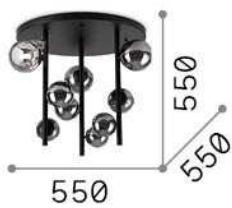

General info

Indoor - Ceiling lamps

Ean	8021696328416
Item	PERLAGE PL9 FUME'
Installation	Ceiling lamps
Guarantee	5 years
Gross weight	5.7 kg
Volume	0.062192 m ³

Technical info

Net weight	3.87 kg
Insulation class	II
Protection index	IP20
Compliance	CE
Operating temperature	0° ~ +40 °C
Dimmer	Determined by the light bulb
Power output	220-240 V AC
Power supply	Not required

Source info

Integrated source	Light bulb (included)
Replaceable source	No
Power	G9 max 9 x 15 W
Emission	Diffuse
Max consumption	-
Bulb included	1 - E14 OLIVA 4W 3000K CRI80 SATIN