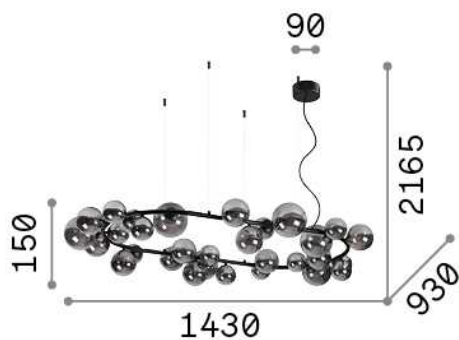

General info

Indoor - Suspensions

Ean	8021696296746
Item	PERLAGE SP30 BIANCO
Installation	Suspensions
Guarantee	5 years
Gross weight	13.91 kg
Volume	0.27216 m ³

Technical info

Net weight	8.92 kg
Insulation class	II
Protection index	IP20
Compliance	CE
Operating temperature	0° ~ +40 °C
Dimmer	Determined by the light bulb
Power output	220-240 V AC
Power supply	Not required

Source info

Integrated source	Light bulb (included)
Replaceable source	Replaceable
Power	G9 max 30 x 15 W
Emission	Diffuse
Max consumption	-
Bulb included	1 - E14 OLIVA 4W 3000K CRI80 SATIN