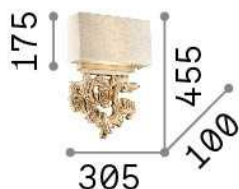

Source info

Integrated source	Light bulb (not included)
Replaceable source	No
Power	E14 max 2 x 40 W
Emission	Diffuse
Max consumption	-