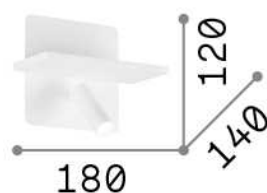

General info

Indoor - Wall lamps

Ean	8021696287317
Item	PIANO AP BIANCO
Installation	Wall lamps
Guarantee	5 years
Gross weight	1 kg
Volume	0.004736 m ³

Technical info

Net weight	0.8 kg
Insulation class	II
Protection index	IP20
Compliance	CE
Operating temperature	0° ~ +40 °C
Dimmer	NO, On-Off
Power output	220-240 V AC 50/60 Hz Integrated switch button Integrated USB socket
Power supply	In-built, included Replaceable (by qualified operators only), electronic
Adjustability	vert. 0°-90° , orizz. 0°-180°

Source info

Integrated source	Integrated LED module
Replaceable source	Replaceable (by qualified operators only)
Power	LED 11,5 W
Emission	Direct + Indirect
Max consumption	max 11,50 W
Features LED	LED SMD
CCT LED	3000 K
Duration LED (t. 25°c)	20000 h
CRI	> 80
Light beam flux	1200 lm
Useful light flux	1000 lm
Photobiological risk	2
Standby power	< 0.50 W
Bulb included	1 - E14 OLIVA 4W 3000K CRI80 SATIN