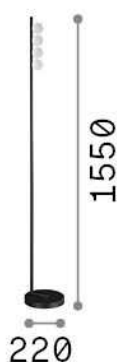

General info

Indoor - Floor lamps

Ean	8021696328317
Item	PING PONG PT4 BIANCO
Installation	Floor lamps
Guarantee	5 years
Gross weight	4.36 kg
Volume	0.091584 m ³

Technical info

Net weight	2.5 kg
Insulation class	II
Protection index	IP20
Compliance	CE
Operating temperature	0° ~ +40 °C
Dimmer	NO, On-Off
Power output	220-240 V AC 50/60 Hz Integrated switch button
Power supply	In-built, included Replaceable (by qualified operators only), electronic

Source info

Integrated source	Integrated LED module
Replaceable source	Replaceable (by qualified operators only)
Power	LED 12 W
Emission	Diffuse
Max consumption	max 12,00 W
Features LED	LED SMD CREE
CCT LED	3000 K
Duration LED (t. 25°C)	50000 h
CRI	> 90
Light beam flux	1000 lm
Useful light flux	740 lm
Photobiological risk	2
Bulb included	1 - E14 OLIVA 4W 3000K CRI80 SATIN