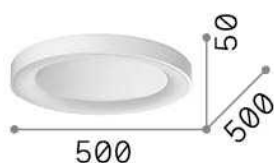

## Indoor - Ceiling lamps

|                     |                         |
|---------------------|-------------------------|
| <b>Ean</b>          | 8021696312354           |
| <b>Item</b>         | PLANET PL D50 BIANCO    |
| <b>Installation</b> | Ceiling lamps           |
| <b>Guarantee</b>    | 5 years                 |
| <b>Gross weight</b> | 3.36 kg                 |
| <b>Volume</b>       | 0.025688 m <sup>3</sup> |

## Source info

|                               |   |
|-------------------------------|---|
| <b>Integrated source</b>      | Integrated LED module                     |
| <b>Replaceable source</b>     | Replaceable (by qualified operators only) |
| <b>Power</b>                  | LED 28 W                                  |
| <b>Emission</b>               | Direct                                    |
| <b>Max consumption</b>        | max 28,00 W                               |
| <b>Features LED</b>           | LED SMD                                   |
| <b>CCT LED</b>                | 3000 K                                    |
| <b>Duration LED (t. 25°C)</b> | 30000 h                                   |
| <b>CRI</b>                    | > 80                                      |
| <b>Light beam flux</b>        | 2600 lm                                   |
| <b>Useful light flux</b>      | 1070 lm                                   |
| <b>Photobiological risk</b>   | 2   |
| <b>Bulb included</b>          | 1 - E14 OLIVA 4W 3000K CRI80 SATIN        |